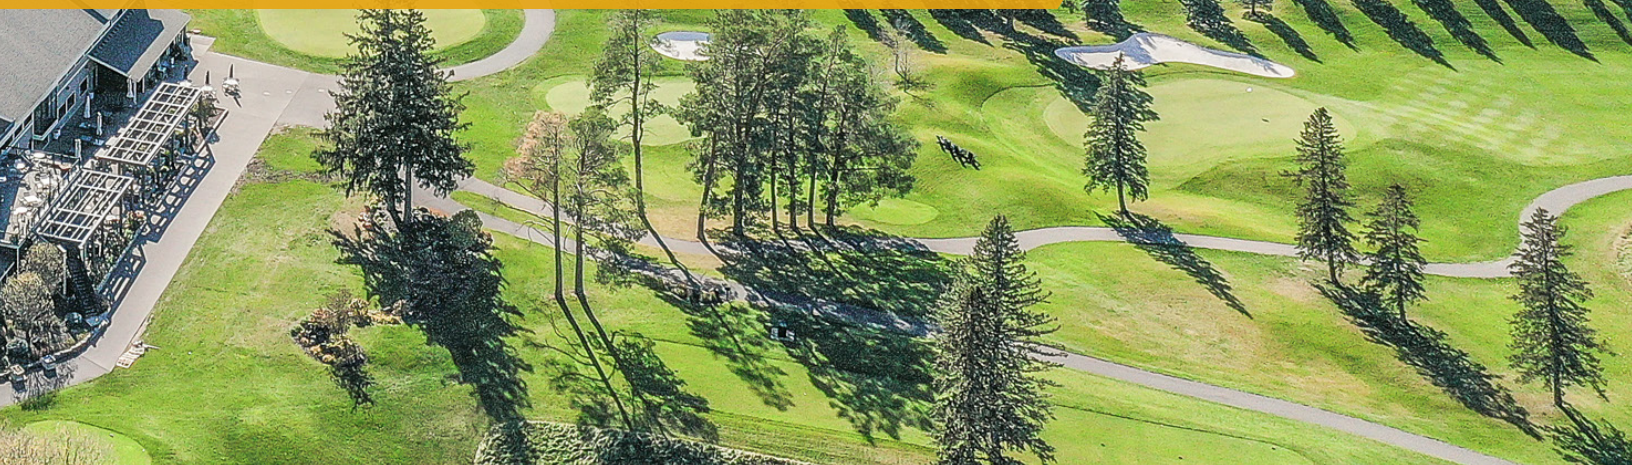

DELLWOOD

COUNTRY CLUB

MEMBERSHIP

GOLF

Dellwood Country Club is a private club where uncompromising service and amenities are surrounded by impeccably landscaped grounds. The 18-hole championship golf course offers an incredible balance of playability. With six sets of tees, ranging from 5,350 to 7,050 yards, as well as a USGA-rated par-64 Short Course measuring 3,100 yards, there are opportunities for players of all ages and skill levels to enjoy the game. Golf events throughout the season offer men, women and couples the chance to enjoy social and competitive fun. Beyond the 18-hole course, golf members have access to all other club facilities and benefits.

CLUBHOUSE

Clubhouse memberships offer access to Dellwood's 2,000 square-foot fitness center, golf simulator, year-round social events, and dining facilities that feature creative, contemporary cuisine created by our in-house culinary team.